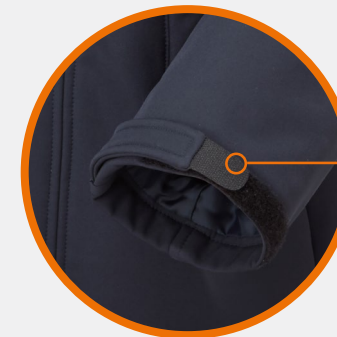

MENS AIRLITE DENVER SOFTSHELL COAT CX-JK485

SPECIFICATION

SIZE:

Chest 32" to 60"

MATERIAL:

3 layer bonded softshell

Fleece lined inner

Outer:

96% Polyester

4% Spandex

Lining:

100% Polyester

COLOUR:

Navy

CARE:

Wash at 30°C

OVERSIZED DETACHABLE HOOD WITH DRAW CORD

Protects in light wind and rain.

STAND UP COLLAR FOR WEATHER PROTECTION

POCKETS

Front and lower hand warmer pockets.

CUFF ADJUSTMENT

FULL LENGTH STORM FLAP OVER ZIPPER